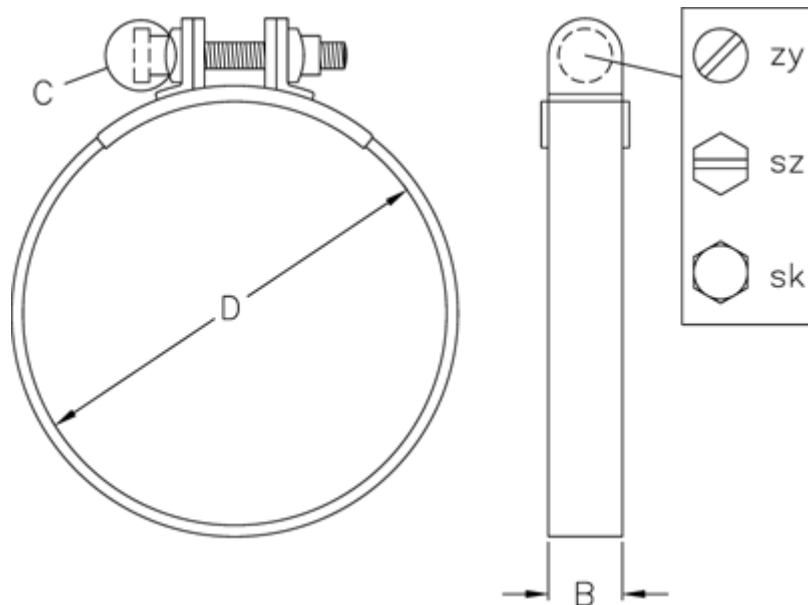

Data Sheet

Article number: 021208980013

Description: Sealing Clamp S 13 W1

Measures

C (screw type) = ZY

Diameter D = 13

Width B = 9